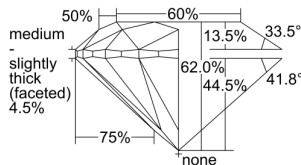

GIA®

FACSIMILE

GIA REPORT 1226645416

Verify this report at GIA.edu

GIA NATURAL DIAMOND DOSSIER®

September 20, 2022
GIA Report Number 1226645416
Shape and Cutting Style ..... Round Brilliant
Measurements ..... 5.05 - 5.10 x 3.15 mm

GRADING RESULTS

Carat Weight ..... 0.50 carat
Color Grade ..... J
Clarity Grade VS2
Cut Grade ..... Excellent

ADDITIONAL GRADING INFORMATION

Polish ..... Excellent
Symmetry ..... Very Good
Fluorescence ..... Medium Blue
Clarity Characteristics ..... Crystal
Inscription(s): GIA 1226645416

PROPORTIONS

Profile to actual proportions

GRADING SCALES

GIA COLOR SCALE	GIA CLARITY SCALE	GIA CUT SCALE	
D	FLAWLESS	EXCELLENT	
E	INTERNALLY FLAWLESS		
F		VVS₁	VERY GOOD
G	VVS₂		
H	VS₁	GOOD	
I	VS₂		
J	SI₁	FAIR	
K	SI₂		
L	I₁	POOR	
M	I₂		
N	I₃		
O			
P			
Q			
R			
S			
T			
U			
V			
W			
X			
Y			
Z