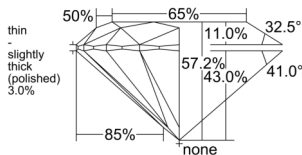

GIA®

FACSIMILE

GIA REPORT 1232937579

Verify this report at GIA.edu

GIA NATURAL DIAMOND DOSSIER®

April 24, 2026
GIA Report Number 1232937579
Shape and Cutting Style ..... Round Brilliant
Measurements ..... 5.52 - 5.54 x 3.16 mm

GRADING RESULTS

Carat Weight ..... 0.58 carat
Color Grade ..... G
Clarity Grade VS1
Cut Grade ..... Good

ADDITIONAL GRADING INFORMATION

Polish ..... Good
Symmetry ..... Fair
Fluorescence ..... Strong Blue
Clarity Characteristics ..... Bruise, Pinpoint
Inscription(s): GIA 1232937579

PROPORTIONS

Profile to actual proportions

GRADING SCALES

GIA COLOR SCALE	GIA CLARITY SCALE	GIA CUT SCALE	
D	FLAWLESS	EXCELLENT	
E	INTERNALLY FLAWLESS		
F		VVS₁	VERY GOOD
G	VVS₂		
H	VS₁	GOOD	
I	VS₂		
J	SI₁	FAIR	
K	SI₂		
L	I₁	POOR	
M			
N	I₂		
O			
P	I₃		
Q			
R			
S			
T			
U			
V			
W			
X			
Y			
Z