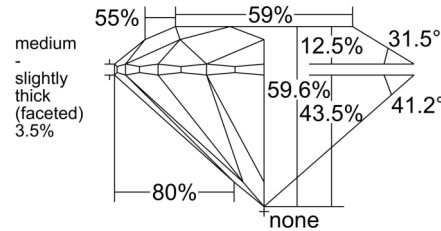

GIA NATURAL DIAMOND GRADING REPORT

May 08, 2026
 GIA Report Number 2121187751
 Shape and Cutting Style Round Brilliant
 Measurements 9.38 - 9.46 x 5.61 mm

GRADING RESULTS

Carat Weight 3.01 carat
 Color Grade F
 Clarity Grade VS1
 Cut Grade Excellent

ADDITIONAL GRADING INFORMATION

Polish Excellent
 Symmetry Excellent
 Fluorescence None
 Inscription(s): GIA 2121187751

PROPORTIONS

Profile to actual proportions

CLARITY CHARACTERISTICS

KEY TO SYMBOLS*

- Crystal
- ~ Feather
- \\ Needle
- Pinpoint

* Red symbols denote internal characteristics (inclusions). Green or black symbols denote external characteristics (blemishes). Diagram is an approximate representation of the diamond, and symbols shown indicate type, position, and approximate size of clarity characteristics. All clarity characteristics may not be shown. Details of finish are not shown.