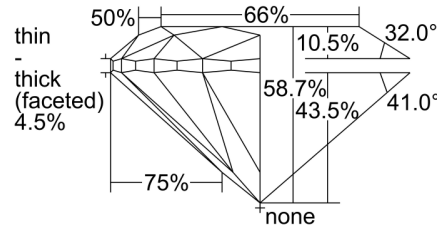

PROPORTIONS

Profile to actual proportions