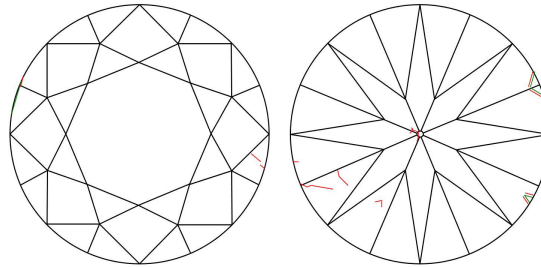

ADDITIONAL GRADING INFORMATION

Polish ..... Excellent  
 Symmetry ..... Excellent  
 Fluorescence ..... None  
 Inscription(s): GIA 2193463822

PROPORTIONS

Profile to actual proportions

CLARITY CHARACTERISTICS

KEY TO SYMBOLS\*

- Feather
- Indented Natural
- Natural

\* Red symbols denote internal characteristics (inclusions). Green or black symbols denote external characteristics (blemishes). Diagram is an approximate representation of the diamond, and symbols shown indicate type, position, and approximate size of clarity characteristics. All clarity characteristics may not be shown. Details of finish are not shown.