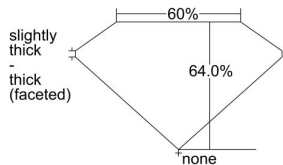

GIA®

FACSIMILE

GIA REPORT 2195167556

Verify this report at gia.edu

GIA DIAMOND DOSSIER®

March 06, 2018
GIA Report Number 2195167556
Shape and Cutting Style ..... Pear Brilliant
Measurements ..... 7.46 x 5.00 x 3.20 mm

GRADING RESULTS

Carat Weight ..... 0.70 carat
Color Grade ..... D
Clarity Grade S11

ADDITIONAL GRADING INFORMATION

Polish ..... Excellent
Symmetry ..... Excellent
Fluorescence ..... None
Clarity Characteristics ..... Crystal
Inscription(s): GIA 2195167556

PROPORTIONS

Profile not to actual proportions

GRADING SCALES

GIA COLOR SCALE		GIA CLARITY SCALE	
NEAR COLORLESS	D	VERY SLIGHTLY SLEIGHTLY INCLUDED	FLAWLESS
	E		INTERNALLY FLAWLESS
	F		VVS₁
	G		VVS₂
	H		VS₁
	I		VS₂
	J		S1₁
	K		S1₂
	L		I₁
	M		I₂
FAINT	N	SLIGHTLY INCLUDED	I₃
	O		
	P		
	Q		
VERY LIGHT	R	INCLUDED	
	S		
	T		
	U		
LIGHT	V		
	W		
	X		
	Y		
	Z