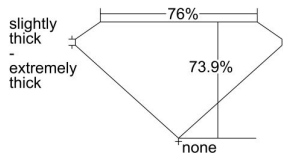

GIA®

FACSIMILE

GIA REPORT 2205290345

Verify this report at GIA.edu

GIA NATURAL DIAMOND DOSSIER®

May 13, 2019
GIA Report Number 2205290345
Shape and Cutting Style ..... Square Modified Brilliant
Measurements ..... 4.77 x 4.58 x 3.39 mm

GRADING RESULTS

Carat Weight ..... 0.62 carat
Color Grade ..... F
Clarity Grade I1

ADDITIONAL GRADING INFORMATION

Polish ..... Very Good
Symmetry ..... Fair
Fluorescence ..... None
Clarity Characteristics ..... Crystal, Cloud
Inscription(s): GIA 2205290345

PROPORTIONS

Profile not to actual proportions

GRADING SCALES

GIA COLOR SCALE		GIA CLARITY SCALE			
COLORLESS	D	VERY VERY SLIGHTLY INCLUDED	FLAWLESS		
	E		INTERNALLY FLAWLESS		
	F		VVS₁		
	NEAR COLORLESS	G	VERY SLIGHTLY INCLUDED	VVS₂	
		H		VS₁	
		FAINT	I	SLIGHTLY INCLUDED	VS₂
			J		SI₁
			K	INCLUDED	SI₂
	VERT LIGHT	L	I₁		
		M	I₂		
LIGHT	N	I₃			
	O				
	P				
	Q				
R					
S					
T					
U					
V					
W					
X					
Y					
Z