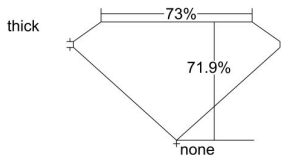

GIA®

FACSIMILE

GIA REPORT 2223118324

Verify this report at GIA.edu

GIA NATURAL DIAMOND DOSSIER®

October 27, 2021
GIA Report Number 2223118324
Shape and Cutting Style ..... Square Modified Brilliant
Measurements ..... 6.46 x 6.32 x 4.55 mm

GRADING RESULTS

Carat Weight ..... 1.56 carat
Color Grade ..... F
Clarity Grade VS2

ADDITIONAL GRADING INFORMATION

Polish ..... Excellent
Symmetry ..... Very Good
Fluorescence ..... None
Clarity Characteristics..... Crystal, Cloud, Feather
Inscription(s): GIA 2223118324

PROPORTIONS

Profile not to actual proportions

GRADING SCALES

GIA COLOR SCALE		GIA CLARITY SCALE			
COLORLESS	D	VERY VERY SLIGHTLY INCLUDED	FLAWLESS		
	E		INTERNALLY FLAWLESS		
	F		VVS₁		
	NEAR COLORLESS	G	VERY SLIGHTLY INCLUDED	VVS₂	
		H		VS₁	
		FANT	I	SLIGHTLY INCLUDED	VS₂
			J		SI₁
	LIGHT	K	INCLUDED	SI₂	
		L		I₁	
		M		I₂	
N		I₃			
O					
P					
Q					
R					
S					
T					
U					
V					
W					
X					
Y					
Z