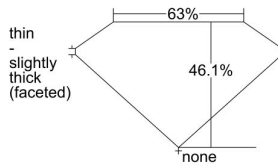

GIA®

FACSIMILE

GIA REPORT 2223467232

Verify this report at GIA.edu

GIA NATURAL DIAMOND DOSSIER®

May 27, 2022
GIA Report Number 2223467232
Shape and Cutting Style ..... Heart Brilliant
Measurements ..... 6.87 x 7.24 x 3.34 mm

GRADING RESULTS

Carat Weight ..... 0.96 carat
Color Grade I
Clarity Grade VS1

ADDITIONAL GRADING INFORMATION

Polish ..... Very Good
Symmetry ..... Good
Fluorescence ..... None
Clarity Characteristics ..... Cloud, Feather
Inscription(s): GIA 2223467232

PROPORTIONS

Profile not to actual proportions

GRADING SCALES

GIA COLOR SCALE		GIA CLARITY SCALE			
COLORLESS	D	VERY VERY SLIGHTLY INCLUDED	FLAWLESS		
	E		INTERNALLY FLAWLESS		
	F	VERY SLIGHTLY INCLUDED	VVS₁		
	G		VVS₂		
	H		VS₁		
	NEAR COLORLESS	I	SLIGHTLY INCLUDED	VS₂	
		J		SI₁	
		FAINT	K	INCLUDED	SI₂
			L		I₁
			M		I₂
VERT LIGHT	N	INCLUDED	I₃		
	O				
	P				
	Q				
	R				
LIGHT	S				
	T				
	U				
	V				
	W				
X					
Y					
Z