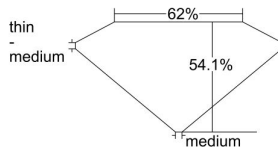

GIA®

FACSIMILE

GIA REPORT 2225423529

Verify this report at GIA.edu

GIA NATURAL DIAMOND DOSSIER®

April 22, 2022
GIA Report Number 2225423529
Shape and Cutting Style ..... Circular Brilliant
Measurements ..... 5.66 - 5.74 x 3.09 mm

GRADING RESULTS

Carat Weight ..... 0.61 carat
Color Grade ..... H
Clarity Grade VS2

ADDITIONAL GRADING INFORMATION

Polish ..... Good
Symmetry ..... Fair
Fluorescence ..... None
Clarity Characteristics ..... Cavity, Cloud
Inscription(s): GIA 2225423529

PROPORTIONS

Profile not to actual proportions

GRADING SCALES

GIA COLOR SCALE		GIA CLARITY SCALE			
COLORLESS	D	VERY VERY SLIGHTLY INCLUDED	FLAWLESS		
	E		INTERNALLY FLAWLESS		
	F	VERY SLIGHTLY INCLUDED	VVS₁		
	G		VVS₂		
	H		VS₁		
	NEAR COLORLESS	I	SLIGHTLY INCLUDED	VS₂	
		J		SI₁	
		FAINT	K	INCLUDED	SI₂
			L		I₁
			M		I₂
VERT LIGHT	N	LIGHT	I₃		
	O				
	P				
	Q				
	R				
	S				
	T