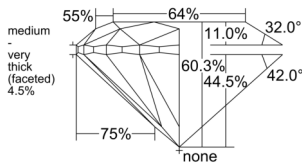

GIA®

FACSIMILE

GIA REPORT 2231938199

Verify this report at GIA.edu

GIA NATURAL DIAMOND DOSSIER®

April 24, 2026
GIA Report Number 2231938199
Shape and Cutting Style ..... Round Brilliant
Measurements ..... 5.71 - 5.81 x 3.47 mm

GRADING RESULTS

Carat Weight ..... 0.71 carat
Color Grade ..... F
Clarity Grade S11
Cut Grade ..... Good

ADDITIONAL GRADING INFORMATION

Polish ..... Good
Symmetry ..... Fair
Fluorescence ..... None
Clarity Characteristics ..... Cloud, Crystal
Inscription(s): GIA 2231938199

PROPORTIONS

Profile to actual proportions

GRADING SCALES

GIA COLOR SCALE

COLORLESS	D
	E
	F
	G
	H
	I
	J
NEAR COLORLESS	K
	L
FAIN	M
	N
	O
	P
	Q
	R
	S
	T
	U
	V
	W
	X
	Y
LIGHT	Z

GIA CLARITY SCALE

FLAWLESS	VERY VERY SLIGHTLY INCLUDED	VVS₁	VVS₂	VS₁	VS₂	S1₁	S1₂	I₁	I₂	I₃	
											VERY SLIGHTLY INCLUDED
INTERNALLY FLAWLESS											

GIA CUT SCALE

EXCELLENT
VERY GOOD
GOOD
FAIR
POOR