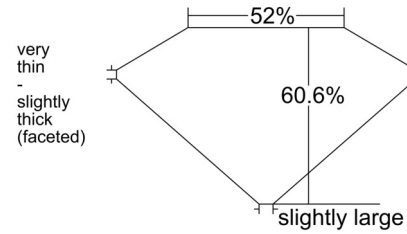

GIA NATURAL DIAMOND GRADING REPORT

June 24, 2026  
 GIA Report Number ..... 2231989340  
 Shape and Cutting Style ..... Old European Brilliant  
 Measurements ..... 6.51 - 6.83 x 4.04 mm

GRADING RESULTS

Carat Weight ..... 1.12 carat  
 Color Grade ..... J  
 Clarity Grade ..... VS1

ADDITIONAL GRADING INFORMATION

Polish ..... Good  
 Symmetry ..... Fair  
 Fluorescence ..... Faint

PROPORTIONS

Profile not to actual proportions

CLARITY CHARACTERISTICS

KEY TO SYMBOLS\*

-  Feather
-  Bruise
-  Pinpoint
-  Extra Facet

\* Red symbols denote internal characteristics (inclusions). Green or black symbols denote external characteristics (blemishes). Diagram is an approximate representation of the diamond, and symbols shown indicate type, position, and approximate size of clarity characteristics. All clarity characteristics may not be shown. Details of finish are not shown.