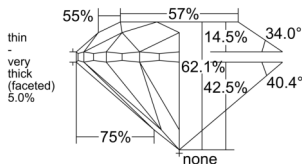

GIA®

FACSIMILE

GIA REPORT 2233959360

Verify this report at GIA.edu

GIA NATURAL DIAMOND DOSSIER®

May 19, 2026
GIA Report Number 2233959360
Shape and Cutting Style ..... Round Brilliant
Measurements ..... 6.09 - 6.21 x 3.82 mm

GRADING RESULTS

Carat Weight ..... 0.91 carat
Color Grade ..... K
Clarity Grade S11
Cut Grade ..... Good

ADDITIONAL GRADING INFORMATION

Polish ..... Good
Symmetry ..... Good
Fluorescence ..... None
Clarity Characteristics ..... Crystal, Cloud
Inscription(s): GIA 2233959360

PROPORTIONS

GRADING SCALES

GIA COLOR SCALE	GIA CLARITY SCALE	GIA CUT SCALE	
D	FLAWLESS	EXCELLENT	
E	INTERNALLY FLAWLESS		
F		VVS₁	VERY GOOD
G	VVS₂		
H	VS₁	GOOD	
I	VS₂		
J	S1₁	FAIR	
K	S1₂		
L	I₁	POOR	
M	I₂		
N	I₃		
O			
P			
Q			
R			
S			
T			
U			
V			
W			
X			
Y			
Z