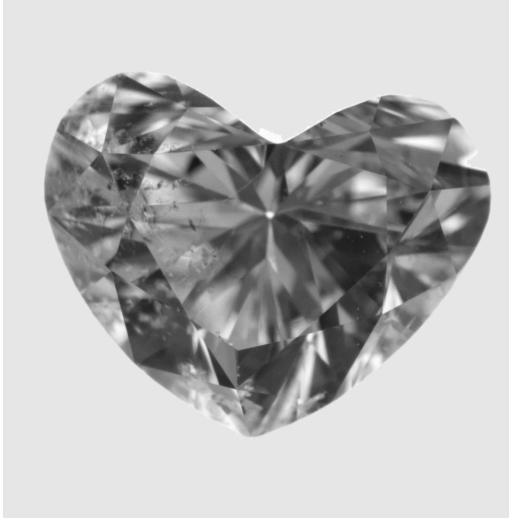

GRADING RESULTS - GIA 4CS

Carat Weight **0.68 carat**
 Color Grade **G**
 Clarity Grade **I1**

ADDITIONAL GRADING INFORMATION

Polish **Very Good**
 Symmetry **Fair**
 Fluorescence **Faint**

IMPORTANT LIMITATIONS

IMAGE**CLARITY CHARACTERISTICS****PROPORTION DIAGRAM**

CHARACTERISTIC	LOCATION
Twinning Wisp	Crown
Crystal	Upper Half
Feather	Tip/Point

The diamond in the image is enlarged and standardized to highlight some of its identifying