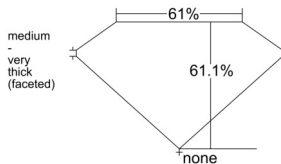

GIA®

FACSIMILE

GIA REPORT 2235936872

Verify this report at GIA.edu

GIA NATURAL DIAMOND DOSSIER®

April 24, 2026
GIA Report Number 2235936872
Shape and Cutting Style ..... Marquise Brilliant
Measurements ..... 8.59 x 4.81 x 2.94 mm

GRADING RESULTS

Carat Weight ..... 0.76 carat
Color Grade ..... F
Clarity Grade S11

ADDITIONAL GRADING INFORMATION

Polish ..... Good
Symmetry ..... Good
Fluorescence ..... Faint
Clarity Characteristics ..... Crystal, Cloud, Cavity
Inscription(s): GIA 2235936872

PROPORTIONS

Profile not to actual proportions

GRADING SCALES

GIA COLOR SCALE		GIA CLARITY SCALE			
COLORLESS	D	VERY VERY SLIGHTLY INCLUDED	FLAWLESS		
	E		INTERNALLY FLAWLESS		
	F		VVS₁		
	NEAR COLORLESS	G	VERY SLIGHTLY INCLUDED	VVS₂	
		H		VS₁	
		FAINT	I	SLIGHTLY INCLUDED	VS₂
			J		S1₁
	K		S1₂		
	LIGHT		L	INCLUDED	I₁
			M		I₂
N			I₃		
O					
P					
Q					
R