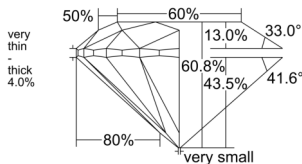

GIA®

FACSIMILE

GIA REPORT 2235937514

Verify this report at GIA.edu

GIA NATURAL DIAMOND DOSSIER®

April 24, 2026
GIA Report Number 2235937514
Shape and Cutting Style ..... Round Brilliant
Measurements ..... 5.61 - 5.68 x 3.43 mm

GRADING RESULTS

Carat Weight ..... 0.66 carat
Color Grade ..... H
Clarity Grade S11
Cut Grade ..... Very Good

ADDITIONAL GRADING INFORMATION

Polish ..... Good
Symmetry ..... Good
Fluorescence ..... None
Clarity Characteristics ..... Crystal
Inscription(s): GIA 2235937514

PROPORTIONS

Profile to actual proportions

GRADING SCALES

GIA COLOR SCALE

COLORLESS	D
	E
	F
	G
	H
	I
	J
NEAR COLORLESS	K
	L
Faint	M
	N
	O
	P
	R
	S
	T
	U
	V
	W
	X
	Y
Light	Z

GIA CLARITY SCALE

FLAWLESS	VERY VERY SLIGHTLY INCLUDED	VVS₁	VVS₂	VS₁	VS₂	S1₁	S1₂	I₁	I₂	I₃	
											INTERNAL FLAWLESS

GIA CUT SCALE

EXCELLENT
VERY GOOD
GOOD
FAIR
POOR