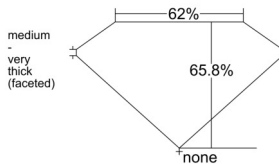

GIA®

FACSIMILE

GIA REPORT 2235937578

Verify this report at GIA.edu

GIA NATURAL DIAMOND DOSSIER®

April 24, 2026
GIA Report Number 2235937578
Shape and Cutting Style ..... Pear Brilliant
Measurements ..... 7.20 x 5.17 x 3.41 mm

GRADING RESULTS

Carat Weight ..... 0.79 carat
Color Grade ..... D
Clarity Grade SI1

ADDITIONAL GRADING INFORMATION

Polish ..... Good
Symmetry ..... Good
Fluorescence ..... Medium Blue
Clarity Characteristics ..... Crystal
Inscription(s): GIA 2235937578

PROPORTIONS

Profile not to actual proportions

GRADING SCALES

GIA COLOR SCALE		GIA CLARITY SCALE			
COLORLESS	D	VERY VERY SLIGHTLY INCLUDED	FLAWLESS		
	E		INTERNALLY FLAWLESS		
	F	VERY SLIGHTLY INCLUDED	VVS₁		
	G		VVS₂		
	H		VS₁		
	NEAR COLORLESS	I	SLIGHTLY INCLUDED	VS₂	
		J		SI₁	
		FAINT	K	INCLUDED	SI₂
			L		I₁
			M		I₂
VERT LIGHT	N	LIGHT	I₃		
	O				
	P				
	Q				
	R