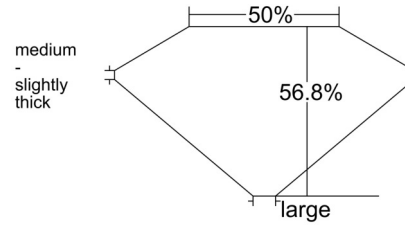

GIA NATURAL DIAMOND GRADING REPORT

June 01, 2026  
 GIA Report Number ..... 2235950302  
 Shape and Cutting Style ..... Old European Brilliant  
 Measurements ..... 5.48 - 5.51 x 3.12 mm

GRADING RESULTS

Carat Weight ..... 0.60 carat  
 Color Grade ..... I  
 Clarity Grade ..... VS2

ADDITIONAL GRADING INFORMATION

Polish ..... Very Good  
 Symmetry ..... Good  
 Fluorescence ..... None  
 Inscription(s): GIA 2235950302

**Comments:** Clouds are not shown. Surface graining is not shown.

PROPORTIONS

Profile not to actual proportions

CLARITY CHARACTERISTICS

KEY TO SYMBOLS\*

-  Feather
-  Natural
-  Cavity
-  Needle
-  Pinpoint