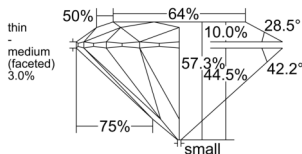

GIA®

FACSIMILE

GIA NATURAL DIAMOND DOSSIER®

May 19, 2026
GIA Report Number 2235959354
Shape and Cutting Style ..... Round Brilliant
Measurements ..... 5.57 - 5.73 x 3.24 mm

GRADING RESULTS

Carat Weight ..... 0.62 carat
Color Grade ..... E
Clarity Grade VS1
Cut Grade ..... Good

ADDITIONAL GRADING INFORMATION

Polish ..... Good
Symmetry ..... Fair
Fluorescence ..... None
Clarity Characteristics ..... Crystal, Pinpoint
Inscription(s): GIA 2235959354

GIA REPORT 2235959354

Verify this report at GIA.edu

PROPORTIONS

Profile to actual proportions