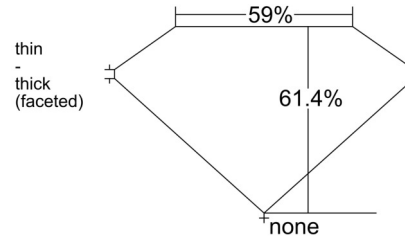

GIA NATURAL DIAMOND GRADING REPORT

April 29, 2026  
 GIA Report Number ..... 2476716750  
 Shape and Cutting Style ..... Oval Brilliant  
 Measurements ..... 8.08 x 5.99 x 3.68 mm

GRADING RESULTS

Carat Weight ..... 1.20 carat  
 Color Grade ..... F  
 Clarity Grade ..... VS2

PROPORTIONS

Profile not to actual proportions

CLARITY CHARACTERISTICS

KEY TO SYMBOLS\*

- Cloud
- Crystal
- Feather
- Indented Natural
- Needle
- Natural

GRADING SCALES

GIA COLOR SCALE		GIA CLARITY SCALE	
COLOURLESS	D	VERY VERY SLIGHTLY INCLUDED	FLAWLESS
	E		INTERNALLY FLAWLESS
	F		VVS <sub>1</sub>
NEAR COLOURLESS	G	VERY SLIGHTLY INCLUDED	VVS <sub>2</sub>
	H		VS <sub>1</sub>
	I		VS <sub>2</sub>
FANT	J	SLIGHTLY INCLUDED	SI <sub>1</sub>
	K		SI <sub>2</sub>
	L		I <sub>1</sub>
VERY LIGHT	M	INCLUDED	I <sub>2</sub>
	N		I <sub>3</sub>
	O		
LIGHT	P		
	Q		
	R		
	S		
	T		
	U		
	V		
W			
X			
Y			
Z			