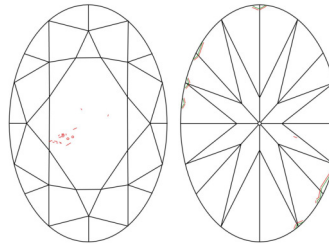

GIA NATURAL DIAMOND GRADING REPORT

April 29, 2026  
 GIA Report Number ..... 2476716750  
 Shape and Cutting Style ..... Oval Brilliant  
 Measurements ..... 8.08 x 5.99 x 3.68 mm

GRADING RESULTS

Carat Weight ..... 1.20 carat  
 Color Grade ..... F  
 Clarity Grade ..... VS2

PROPORTIONS

Profile not to actual proportions

CLARITY CHARACTERISTICS

KEY TO SYMBOLS\*

- Cloud
- Crystal
- Feather
- Indented Natural
- Needle
- Natural

GRADING SCALES

GIA COLOR SCALE		GIA CLARITY SCALE	
COLOURLESS	D	VERY VERY SLIGHTLY INCLUDED	FLAWLESS
	E		INTERNALLY FLAWLESS
	F		VVS <sub>1</sub>
NEAR COLOURLESS	G	VERY SLIGHTLY INCLUDED	VVS <sub>2</sub>
	H		VS <sub>1</sub>
	I		VS <sub>2</sub>
FANT	J	SLIGHTLY INCLUDED	SI <sub>1</sub>
	K		SI <sub>2</sub>
	L		I <sub>1</sub>
VERY LIGHT	M	INCLUDED	I <sub>2</sub>
	N		I <sub>3</sub>
	O		
LIGHT	P		
	Q		
	R		
	S		
	T		
	U		
	V		
W			
X			
Y			
Z			