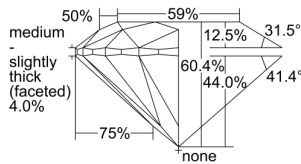

GIA®

FACSIMILE

GIA REPORT 3345925576

Verify this report at GIA.edu

GIA NATURAL DIAMOND DOSSIER®

March 23, 2021
GIA Report Number 3345925576
Shape and Cutting Style ..... Round Brilliant
Measurements ..... 5.20 - 5.21 x 3.14 mm

GRADING RESULTS

Carat Weight ..... 0.52 carat
Color Grade ..... D
Clarity Grade VS1
Cut Grade ..... Excellent

ADDITIONAL GRADING INFORMATION

Polish ..... Excellent
Symmetry ..... Excellent
Fluorescence ..... Medium Blue
Clarity Characteristics ..... Crystal
Inscription(s): GIA 3345925576

PROPORTIONS

Profile to actual proportions

GRADING SCALES

GIA COLOR SCALE	GIA CLARITY SCALE	GIA CUT SCALE	
D	FLAWLESS	EXCELLENT	
E	INTERNALLY FLAWLESS		
F		VVS₁	VERY GOOD
G	VVS₂		
H	VS₁	GOOD	
I	VS₂		
J	SI₁	FAIR	
K	SI₂		
L	I₁	POOR	
M	I₂		
N	I₃		
O			
P			
Q			
R			
S			
T			
U			
V			
W			
X			
Y			
Z