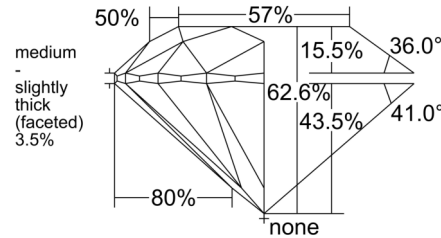

### GIA NATURAL DIAMOND GRADING REPORT

April 24, 2026  
 GIA Report Number ..... 5186307795  
 Shape and Cutting Style ..... Round Brilliant  
 Measurements ..... 9.21 - 9.26 x 5.78 mm

### GRADING RESULTS

Carat Weight ..... 3.04 carat  
 Color Grade ..... G  
 Clarity Grade ..... SI1  
 Cut Grade ..... Excellent

### PROPORTIONS