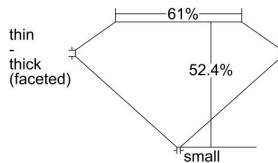

GIA®

FACSIMILE

GIA REPORT 5202132146

Verify this report at GIA.edu

GIA NATURAL DIAMOND DOSSIER®

March 13, 2019
GIA Report Number 5202132146
Shape and Cutting Style ..... Heart Brilliant
Measurements ..... 6.50 x 6.71 x 3.52 mm

GRADING RESULTS

Carat Weight ..... 0.93 carat
Color Grade ..... D
Clarity Grade SI2

ADDITIONAL GRADING INFORMATION

Polish ..... Very Good
Symmetry ..... Good
Fluorescence ..... Strong Blue
Clarity Characteristics ..... Cloud, Crystal
Inscription(s): GIA 5202132146

PROPORTIONS

Profile not to actual proportions

GRADING SCALES

GIA COLOR SCALE		GIA CLARITY SCALE			
COLORLESS	D	VERY VERY SLIGHTLY INCLUDED	FLAWLESS		
	E		INTERNALLY FLAWLESS		
	F	VERY SLIGHTLY INCLUDED	VVS₁		
	G		VVS₂		
	H		VS₁		
	NEAR COLORLESS	I	SLIGHTLY INCLUDED	VS₂	
		J		SI₁	
		FAINT	K	INCLUDED	SI₂
			L		I₁
			M		I₂
VERT LIGHT	N	INCLUDED	I₃		
	O				
	P				
	Q				
	R				
LIGHT	S				
	T				
	U				
	V				
	W				
	X				
	Y				
	Z