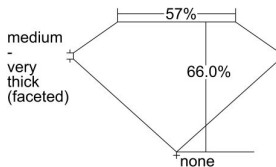

GIA®

FACSIMILE

GIA REPORT 5202435280

Verify this report at GIA.edu

GIA NATURAL DIAMOND DOSSIER®

July 10, 2019
GIA Report Number 5202435280
Shape and Cutting Style ..... Oval Brilliant
Measurements ..... 5.85 x 4.45 x 2.94 mm

GRADING RESULTS

Carat Weight ..... 0.51 carat
Color Grade ..... G
Clarity Grade VVS1

ADDITIONAL GRADING INFORMATION

Polish ..... Very Good
Symmetry ..... Good
Fluorescence ..... Faint
Clarity Characteristics..... Needle, Feather, Chip
Inscription(s): GIA 5202435280

PROPORTIONS

Profile not to actual proportions

GRADING SCALES

GIA COLOR SCALE		GIA CLARITY SCALE		
NEAR COLORLESS	D	VERY VERY SLIGHTLY INCLUDED	FLAWLESS	
	E		INTERNALLY FLAWLESS	
	F	VERY SLIGHTLY INCLUDED	VVS₁	
	G		VVS₂	
	H		VS₁	
	FAINT	I	SLIGHTLY INCLUDED	VS₂
		J		SI₁
		K	INCLUDED	SI₂
		L		I₁
		M		I₂
LIGHT		N	NOT GRADED	I₃
		O		
	P			
	Q			
	R