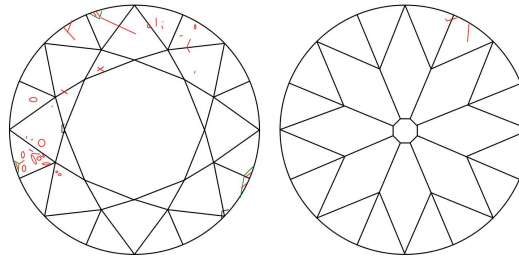

GIA NATURAL DIAMOND GRADING REPORT

June 02, 2022  
 GIA Report Number ..... 5221422986  
 Shape and Cutting Style ..... Circular Brilliant  
 Measurements ..... 7.78 - 7.95 x 5.03 mm

GRADING RESULTS

Carat Weight ..... 1.95 carat  
 Color Grade ..... I  
 Clarity Grade ..... SI2

ADDITIONAL GRADING INFORMATION

Polish ..... Good  
 Symmetry ..... Fair  
 Fluorescence ..... None  
**Comments:** Clouds are not shown. Pinpoints are not shown.

PROPORTIONS

Profile not to actual proportions

CLARITY CHARACTERISTICS

KEY TO SYMBOLS\*

- Feather
- Crystal
- Cavity
- Bruise
- Needle
- Extra Facet

\* Red symbols denote internal characteristics (inclusions). Green or black symbols denote external characteristics (blemishes). Diagram is an approximate representation of the diamond, and symbols shown indicate type, position, and approximate size of clarity characteristics. All clarity characteristics may not be shown. Details of finish are not shown.