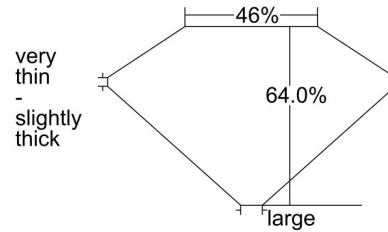

GIA NATURAL DIAMOND GRADING REPORT

June 02, 2022  
 GIA Report Number ..... 5221422986  
 Shape and Cutting Style ..... Circular Brilliant  
 Measurements ..... 7.78 - 7.95 x 5.03 mm

GRADING RESULTS

Carat Weight ..... 1.95 carat  
 Color Grade ..... I  
 Clarity Grade ..... SI2

ADDITIONAL GRADING INFORMATION

Polish ..... Good  
 Symmetry ..... Fair  
 Fluorescence ..... None  
**Comments:** Clouds are not shown. Pinpoints are not shown.

PROPORTIONS

Profile not to actual proportions

CLARITY CHARACTERISTICS

KEY TO SYMBOLS\*

- Feather
- Crystal
- Cavity
- Bruise
- Needle
- Extra Facet

\* Red symbols denote internal characteristics (inclusions). Green or black symbols denote external characteristics (blemishes). Diagram is an approximate representation of the diamond, and symbols shown indicate type, position, and approximate size of clarity characteristics. All clarity characteristics may not be shown. Details of finish are not shown.