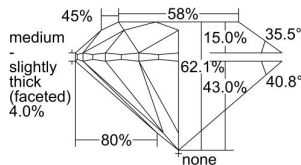

GIA®

FACSIMILE

GIA REPORT 5221645626

Verify this report at GIA.edu

GIA NATURAL DIAMOND DOSSIER®

September 21, 2022
GIA Report Number 5221645626
Shape and Cutting Style ..... Round Brilliant
Measurements ..... 5.13 - 5.17 x 3.20 mm

GRADING RESULTS

Carat Weight ..... 0.53 carat
Color Grade I
Clarity Grade VS1
Cut Grade ..... Excellent

ADDITIONAL GRADING INFORMATION

Polish ..... Excellent
Symmetry ..... Excellent
Fluorescence ..... Faint
Clarity Characteristics ..... Crystal, Pinpoint
Inscription(s): GIA 5221645626

PROPORTIONS

Profile to actual proportions

GRADING SCALES

GIA COLOR SCALE

COLORLESS	D
	E
	F
	G
	H
	I
	J
NEAR COLORLESS	K
	L
FAIN	M
	N
	O
	P
VERY LIGHT	Q
	R
	S
	T
	U
	V
	W
	X
	Y
LIGHT	Z

GIA CLARITY SCALE

FLAWLESS	INTERNAL FLAWLESS	
		FLAWLESS
VERY VERY SLIGHTLY INCLUDED	VVS₁	
	VVS₂	
VERY SLIGHTLY INCLUDED	VS₁	
	VS₂	
SLIGHTLY INCLUDED	SI₁	
	SI₂	
INCLUDED	I₁	
	I₂	
	I₃	

GIA CUT SCALE

EXCELLENT
VERY GOOD
GOOD
FAIR
POOR