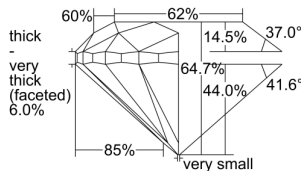

GIA®

FACSIMILE

GIA REPORT 5222310449

Verify this report at GIA.edu

GIA NATURAL DIAMOND DOSSIER®

February 24, 2022
GIA Report Number 5222310449
Shape and Cutting Style ..... Round Brilliant
Measurements ..... 6.20 - 6.32 x 4.05 mm

GRADING RESULTS

Carat Weight ..... 1.03 carat
Color Grade I
Clarity Grade S11
Cut Grade ..... Good

ADDITIONAL GRADING INFORMATION

Polish ..... Very Good
Symmetry ..... Good
Fluorescence ..... Medium Blue
Clarity Characteristics ..... Crystal
Inscription(s): GIA 5222310449

PROPORTIONS

Profile to actual proportions