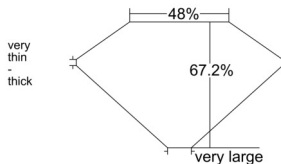

GIA®

FACSIMILE

GIA REPORT 5231966844

Verify this report at GIA.edu

GIA NATURAL DIAMOND DOSSIER®

June 02, 2026
GIA Report Number 5231966844
Shape and Cutting Style ..... Old Mine Brilliant
Measurements ..... 5.46 x 5.30 x 3.56 mm

GRADING RESULTS

Carat Weight ..... 0.68 carat
Color Grade ..... K
Clarity Grade SI1

ADDITIONAL GRADING INFORMATION

Polish ..... Good
Symmetry ..... Poor
Fluorescence ..... None
Clarity Characteristics..... Cavity, Crystal, Feather, Chip
Inspection(s): GIA 5231966844

PROPORTIONS

Profile not to actual proportions

GRADING SCALES

GIA COLOR SCALE		GIA CLARITY SCALE			
COLORLESS	D	VERY VERY SLIGHTLY INCLUDED	FLAWLESS		
	E		INTERNALLY FLAWLESS		
	F	VERY SLIGHTLY INCLUDED	VVS₁		
	G		VVS₂		
	H		VS₁		
	NEAR COLORLESS	I	SLIGHTLY INCLUDED	VS₂	
		J		SI₁	
		FAINT	K	INCLUDED	SI₂
			L		I₁
			M		I₂
VERT LIGHT	N		INCLUDED	I₃	
	O				
	P				
	Q				
	R				
LIGHT	S				
	T				
	U				
	V				
	Z