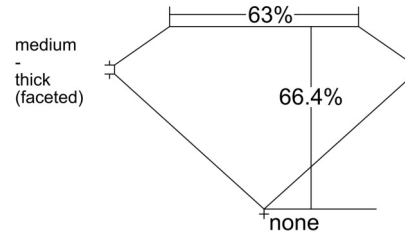

GIA NATURAL DIAMOND GRADING REPORT

January 14, 2026
 GIA Report Number 5232844817
 Shape and Cutting Style Marquise Brilliant
 Measurements 11.80 x 6.16 x 4.09 mm

GRADING RESULTS

Carat Weight 1.82 carat
 Color Grade G
 Clarity Grade VS1

ADDITIONAL GRADING INFORMATION

Polish Good
 Symmetry Fair
 Fluorescence None
 Inscription(s): GIA 5232844817
 Comments: Surface graining is not shown.

PROPORTIONS

Profile not to actual proportions

CLARITY CHARACTERISTICS

KEY TO SYMBOLS*

- Feather
- Natural
- Extra Facet

* Red symbols denote internal characteristics (inclusions). Green or black symbols denote external characteristics (blemishes). Diagram is an approximate representation of the diamond, and symbols shown indicate type, position, and approximate size of clarity characteristics. All clarity characteristics may not be shown. Details of finish are not shown.