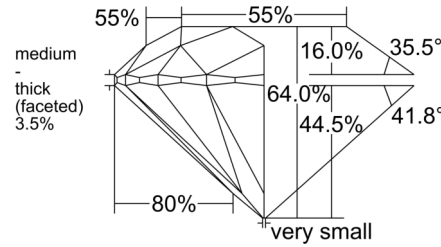

GIA NATURAL DIAMOND GRADING REPORT

April 13, 2026
 GIA Report Number 5232926686
 Shape and Cutting Style Round Brilliant
 Measurements 9.12 - 9.19 x 5.86 mm

GRADING RESULTS

Carat Weight 3.02 carat
 Color Grade H
 Clarity Grade VS1
 Cut Grade Very Good

ADDITIONAL GRADING INFORMATION

Polish Very Good
 Symmetry Good
 Fluorescence None
 Comments: Surface graining is not shown.

PROPORTIONS

Profile to actual proportions

CLARITY CHARACTERISTICS

KEY TO SYMBOLS*

- x Bruise
- ~ Feather
- Pinpoint

* Red symbols denote internal characteristics (inclusions). Green or black symbols denote external characteristics (blemishes). Diagram is an approximate representation of the diamond, and symbols shown indicate type, position, and approximate size of clarity characteristics. All clarity characteristics may not be shown. Details of finish are not shown.