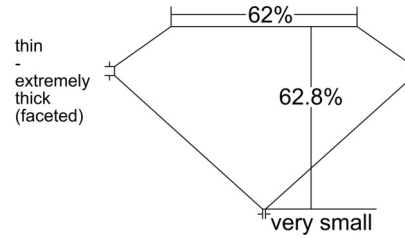

PROPORTIONS

Profile not to actual proportions