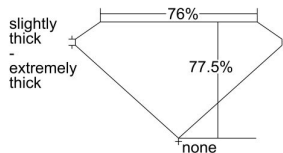

GIA®

FACSIMILE

GIA REPORT 6207389665

Verify this report at GIA.edu

GIA NATURAL DIAMOND DOSSIER®

August 01, 2019
GIA Report Number 6207389665
Shape and Cutting Style ..... Square Modified Brilliant
Measurements ..... 4.66 x 4.64 x 3.60 mm

GRADING RESULTS

Carat Weight ..... 0.71 carat
Color Grade ..... E
Clarity Grade VS1

ADDITIONAL GRADING INFORMATION

Polish ..... Good
Symmetry ..... Good
Fluorescence ..... None
Clarity Characteristics..... Feather, Cloud
Inscription(s): GIA 6207389665

PROPORTIONS

Profile not to actual proportions

GRADING SCALES

GIA COLOR SCALE		GIA CLARITY SCALE	
COLORLESS	D	VERY VERY SLIGHTLY INCLUDED	FLAWLESS
	E		INTERNALLY FLAWLESS
	F		VVS₁
	G		VVS₂
	H		VS₁
	I		VS₂
	J		SI₁
	K		SI₂
	L		I₁
	M		I₂
NEAR COLORLESS	N	SLIGHTLY INCLUDED	I₃
	O		
	P		
	Q		
FAINT	R		
	S		
	T		
	U		
VERT LIGHT	V		
	W		
	X		
	Y		
LIGHT	Z