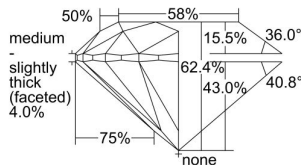

GIA®

FACSIMILE

GIA REPORT 6223645629

Verify this report at GIA.edu

GIA NATURAL DIAMOND DOSSIER®

September 21, 2022
GIA Report Number 6223645629
Shape and Cutting Style ..... Round Brilliant
Measurements ..... 5.01 - 5.06 x 3.14 mm

GRADING RESULTS

Carat Weight ..... 0.50 carat
Color Grade I
Clarity Grade VVS2
Cut Grade ..... Excellent

ADDITIONAL GRADING INFORMATION

Polish ..... Excellent
Symmetry ..... Excellent
Fluorescence ..... Medium Blue
Clarity Characteristics ..... Pinpoint
Inscription(s): GIA 6223645629

PROPORTIONS

Profile to actual proportions

GRADING SCALES

GIA
COLOR
SCALE

COLORLESS	D
	E
	F
	G
	H
	I
	J
NEAR COLORLESS	K
	L
Faint	M
	N
	O
	P
Very Light	Q
	R
	S
	T
	U
	V
Light	W
	X
	Y
	Z

GIA
CLARITY
SCALE

FLAWLESS	VERY VERY SLIGHTLY INCLUDED	VVS₁	
			VVS₂
INTERNALLY FLAWLESS	VERY SLIGHTLY INCLUDED	VS₁	
		VS₂	
SLIGHTLY INCLUDED	SLIGHTLY INCLUDED	SI₁	
		SI₂	
INCLUDED	INCLUDED	I₁	
		I₂	
		I₃	

GIA
CUT
SCALE

EXCELLENT	VERY GOOD	GOOD	FAIR	POOR