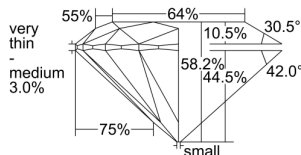

GIA®

FACSIMILE

GIA NATURAL DIAMOND DOSSIER®

March 10, 2022

GIA Report Number 6224341161

Shape and Cutting Style ..... Round Brilliant

Measurements ..... 4.87 - 4.90 x 2.84 mm

GRADING RESULTS

Carat Weight ..... 0.40 carat

Color Grade ..... J

Clarity Grade VS1

Cut Grade ..... Very Good

ADDITIONAL GRADING INFORMATION

Polish ..... Good

Symmetry ..... Good

Fluorescence ..... Strong Blue

Clarity Characteristics ..... Cavity

Inscription(s): GIA 6224341161

GIA REPORT 6224341161

Verify this report at GIA.edu

PROPORTIONS

Profile to actual proportions