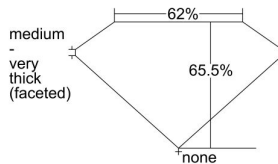

GIA®

FACSIMILE

GIA REPORT 6227305661

Verify this report at GIA.edu

GIA NATURAL DIAMOND DOSSIER®

March 01, 2022
GIA Report Number 6227305661
Shape and Cutting Style ..... Pear Brilliant
Measurements ..... 7.83 x 5.28 x 3.46 mm

GRADING RESULTS

Carat Weight ..... 0.83 carat
Color Grade ..... D
Clarity Grade SI2

ADDITIONAL GRADING INFORMATION

Polish ..... Good
Symmetry ..... Good
Fluorescence ..... Medium Blue
Clarity Characteristics ..... Crystal
Inscription(s): GIA 6227305661

PROPORTIONS

Profile not to actual proportions

GRADING SCALES

GIA COLOR SCALE		GIA CLARITY SCALE			
COLORLESS	D	VERY VERY SLIGHTLY INCLUDED	FLAWLESS		
	E		INTERNALLY FLAWLESS		
	F	VERY SLIGHTLY INCLUDED	VVS₁		
	G		VVS₂		
	H		VS₁		
	NEAR COLORLESS	I	SLIGHTLY INCLUDED	VS₂	
		J		SI₁	
		FAINT	K	INCLUDED	SI₂
			L		I₁
			M		I₂
VERT LIGHT	N	LIGHT	I₃		
	O				
	P				
	Q				
	R