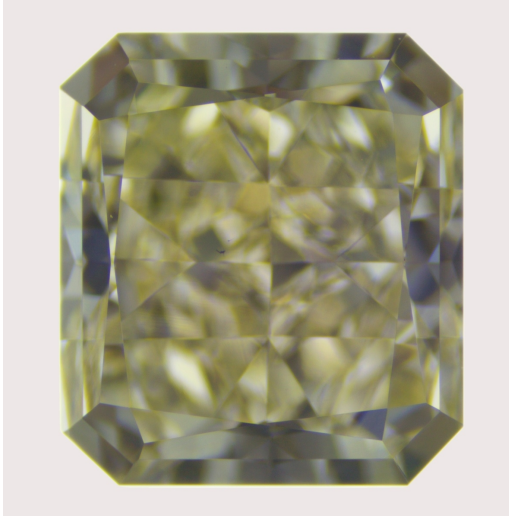

**REPORT RESULTS****THE GIA 4CS****ABOUT THE GIA DIAMOND eREPORT****ABOUT GIA****GIA DIAMOND eREPORT**

Report Date **July 22, 2022**
 GIA Report Number **6227545562**
 Shape and Cutting Style **Cut-Cornered Rectangular Modified Brilliant**
 Measurements **5.99 x 5.33 x 3.66 mm**

GRADING RESULTS - GIA 4CS

Carat Weight **1.10 carat**
 Color Grade **W-X**
 Clarity Grade **VS1**

ADDITIONAL GRADING INFORMATION

Polish **Very Good**
 Symmetry **Good**
 Fluorescence **Faint**

IMPORTANT LIMITATIONS

IMAGE**CLARITY CHARACTERISTICS****PROPORTION DIAGRAM**

CHARACTERISTIC	LOCATION
Crystal	Table
Needle	Table

The diamond in the image is enlarged and standardized to

highlight some of its identifying characteristics such as shape, faceting and clarity; the image may not represent the diamond appearance under different viewing conditions.