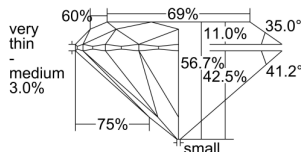

GIA®

FACSIMILE

GIA REPORT 6445729825

Verify this report at GIA.edu

GIA NATURAL DIAMOND DOSSIER®

September 22, 2022
GIA Report Number **6445729825**
Shape and Cutting Style ..... **Round Brilliant**
Measurements ..... **6.49 - 6.63 x 3.72 mm**

GRADING RESULTS

Carat Weight ..... **0.98 carat**
Color Grade ..... **J**
Clarity Grade **VS1**
Cut Grade ..... **Good**

ADDITIONAL GRADING INFORMATION

Polish ..... **Very Good**
Symmetry ..... **Good**
Fluorescence ..... **None**
Clarity Characteristics..... **Crystal, Chip, Needle, Pinpoint**
Inscription(s): **GIA 6445729825**

PROPORTIONS

Profile to actual proportions