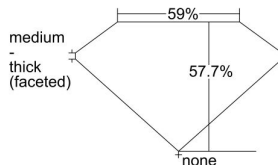

GIA®

FACSIMILE

GIA REPORT 7243707559

Verify this report at gia.edu

GIA DIAMOND DOSSIER®

January 18, 2017
GIA Report Number 7243707559
Shape and Cutting Style ..... Heart Brilliant
Measurements ..... 4.61 x 5.34 x 3.08 mm

GRADING RESULTS

Carat Weight ..... 0.43 carat
Color Grade ..... G
Clarity Grade VS1

ADDITIONAL GRADING INFORMATION

Polish ..... Excellent
Symmetry ..... Very Good
Fluorescence ..... None
Clarity Characteristics ..... Cloud
Inscription(s): GIA 7243707559

PROPORTIONS

Profile not to actual proportions

GRADING SCALES

GIA COLOR SCALE		GIA CLARITY SCALE			
COLORLESS	D	VERY VERY SLIGHTLY INCLUDED	FLAWLESS		
	E		INTERNALLY FLAWLESS		
	F	VERY SLIGHTLY INCLUDED	VVS₁		
	G		VVS₂		
	H		VS₁		
	NEAR COLORLESS	I	SLIGHTLY INCLUDED	VS₂	
		J		SI₁	
		FAINT	K	INCLUDED	SI₂
			L		I₁
			M		I₂
N			I₃		
VERY LIGHT	O	LIGHT			
	P				
	Q				
	R				
	S				
	T				
LIGHT	U				
	V				
	W				
	X				
Y					
Z