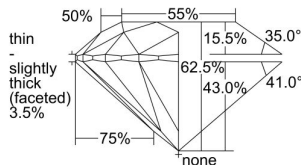

GIA®

FACSIMILE

GIA REPORT 7451365383

Verify this report at GIA.edu

GIA NATURAL DIAMOND DOSSIER®

December 15, 2022
GIA Report Number **7451365383**
Shape and Cutting Style ..... **Round Brilliant**
Measurements ..... **4.78 - 4.80 x 3.00 mm**

GRADING RESULTS

Carat Weight ..... **0.42 carat**
Color Grade ..... **D**
Clarity Grade **S11**
Cut Grade ..... **Excellent**

ADDITIONAL GRADING INFORMATION

Polish ..... **Excellent**
Symmetry ..... **Excellent**
Fluorescence ..... **None**
Clarity Characteristics ..... **Crystal, Feather, Cloud**
Inscription(s): **GIA 7451365383**

PROPORTIONS

Profile to actual proportions

GRADING SCALES

GIA COLOR SCALE

COLORED	D
	E
	F
	G
	H
	I
	J
NEAR COLORLESS	K
	L
	M
Faint	N
	O
	P
	Q
	R
	S
	T
	U
	V
	W
	X
	Y
Light	Z

GIA CLARITY SCALE

FLAWLESS	VERY VERY SLIGHTLY INCLUDED	VVS₁	VVS₂	VS₁	VS₂	S1₁	S1₂	I₁	I₂	I₃	
											INTERNAL FLAWLESS

GIA CUT SCALE

EXCELLENT
VERY GOOD
GOOD
FAIR
POOR